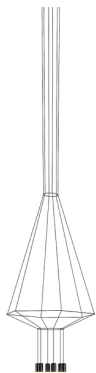

0408

Design By Arik Levy

Wireflow designed by Arik Levy. A hanging lamp which reviews and updates the chandelier look through an exercise of simplification that explores its essence and enhances its outline with great delicacy and at the same time a strong formal presence. Its appearance, as a structure of fine cables finished with eight LED terminals, discretely connects with classic chandelier models, taking this type of lamp to a new, groundbreaking and futuristic dimension. Employing CREA product configurator software, the design can be modified to adapt to your specific project requirements.

Model Sheet

Optional : Extra cable length
Min. quantity, upcharge and extra lead time apply [EN]

Finish	04 Black RAL 9005
LED temperature color	2700 K
Dimming	DALI 1-10V PUSH Optional Casambi Min. quantity, upcharge and extra lead time apply [EN]
Installation type	Surface Canopy

Materials	Ceiling rose: Steel Body: Aluminum Horizontal rods: Steel
Light source	6 x LED 4,48W 350mA D
LED	CRI>80 2942 lm 109 2700 K
Driver	CC - Constant Current 350 110-240 V 50/60 HZ

Application	Hanging lamps
Packaging	2 Box 0.6 m x 0.6 m x 0.27 m Gross weight 8.4 Net weight 7.56 Vol. 0.1238

Lighting effect

General Lighting

Lamp used to highlight a specific element.

Photometric Data

Efficiency	46.23%
Coordinate System	CG
Total Flux	2941.60
Maximum Value	320.26

Other Applications

All of our products come with a five-year warranty.
Check our legal terms at www.vibia.com/warranty