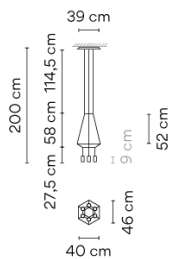

0408

Design By Arik Levy

Wireflow designed by Arik Levy. A hanging lamp which reviews and updates the chandelier look through an exercise of simplification that explores its essence and enhances its outline with great delicacy and at the same time a strong formal presence. Its appearance, as a structure of fine cables finished with eight LED terminals, discretely connects with classic chandelier models, taking this type of lamp to a new, groundbreaking and futuristic dimension. Employing CREA product configurator software, the design can be modified to adapt to your specific project requirements.

Model Sheet

Optional : Extra cable length
Min. quantity, upcharge and extra lead time apply [EN]

Finish	04 Black RAL 9005
LED temperature color	2700 K
Dimming	DALI 1-10V PUSH Optional Casambi Min. quantity, upcharge and extra lead time apply [EN]
Installation type	Surface Canopy

Materials	Ceiling rose: Steel Body: Aluminum Horizontal rods: Steel
Light source	6 x LED 4,48W 350mA D
LED	CRI>80 2942 lm 109 2700 K
Driver	CC - Constant Current 350 110-240 V 50/60 HZ

Application	Hanging lamps
Packaging	2 Box 0.6 m x 0.6 m x 0.27 m Gross weight 8.4 Net weight 7.56 Vol. 0.1238